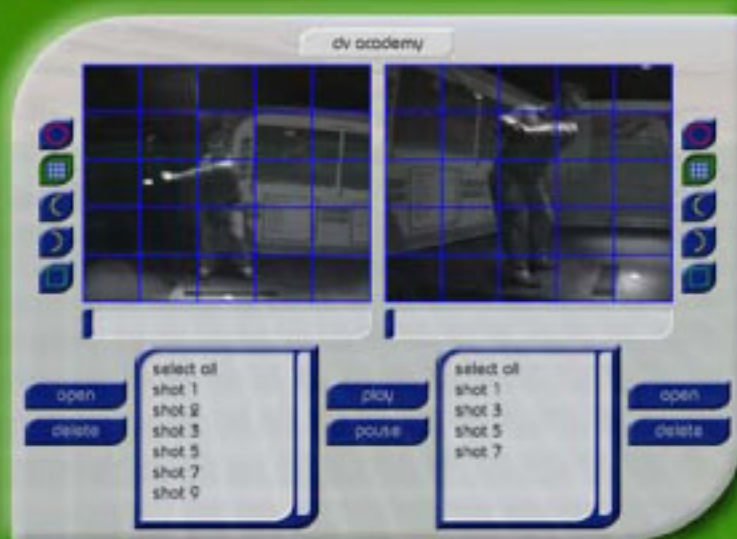

Shot Performance

The Ultimate Golf Academy uses the world's most accurate ball flight detection system. The 3D High Speed Cameras accurately measure the golf ball for 3m of ball flight and the golf club for 0.5m before impact, from two separate 90 degree angles. Displaying after each shot extremely accurate measured shot performance data for ball speed, club speed, club face angle, swing path, horizontal launch angle, vertical launch angle, back spin and side spin. Enabling very realistic calculated performance data for Carry, Distance, Roll, Elevation, Shot Height and Hit Factor. Ball Flight is so accurate that every type of golf shot is very realistically represented, such as fades, slices, draws, hooks, straight and even shanked shots.

Swing Performance

Is a unique feature allowing for automatic capture of the golf swing, when the ball is struck. The swing is replayed alongside ball flight and shot performance data automatically, without the need to touch any buttons. PGA professionals can offer a high quality lesson, the high speed cameras capture the club face position at any point during the swing, and simple graphical tools such as grids, line, circles can be superimposed onto the golf swings. 'Face On' and 'Down the line' viewpoints can be connected simultaneously. All golf swing video and flight data can be saved into the unique player database for current and future comparison purposes.