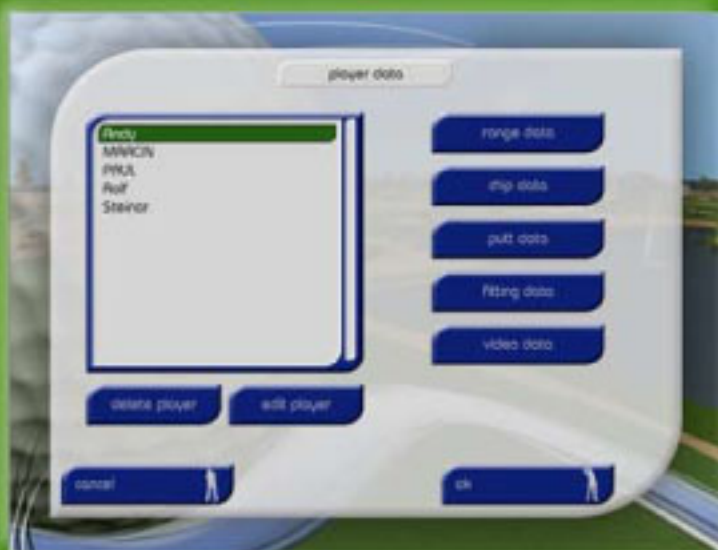

Shot Performance

The Ultimate Golf Academy uses the world's most accurate ball flight detection system. The 3D High Speed Cameras accurately measure the golf ball for 3m of ball flight and the golf club for 0.5m before impact, from two separate 90 degree angles. Displaying after each shot extremely accurate measured shot performance data for ball speed, club speed, club face angle, swing path, horizontal launch angle, vertical launch angle, back spin and side spin. Enabling very realistic calculated performance data for Carry, Distance, Roll, Elevation, Shot Height and Hit Factor. Ball Flight is so accurate that every type of golf shot is very realistically represented, such as fades, slices, draws, hooks, straight and even shanked shots.

Swing Performance

Is a unique feature allowing for automatic capture of the golf swing, when the ball is struck. The swing is replayed alongside ball flight and shot performance data automatically, without the need to touch any buttons. PGA professionals can offer a high quality lesson, the high speed cameras capture the club face position at any point during the swing, and simple graphical tools such as grids, line, circles can be superimposed onto the golf swings. 'Face On' and 'Down the line' viewpoints can be connected simultaneously. All golf swing video and flight data can be saved into the unique player database for current and future comparison purposes.